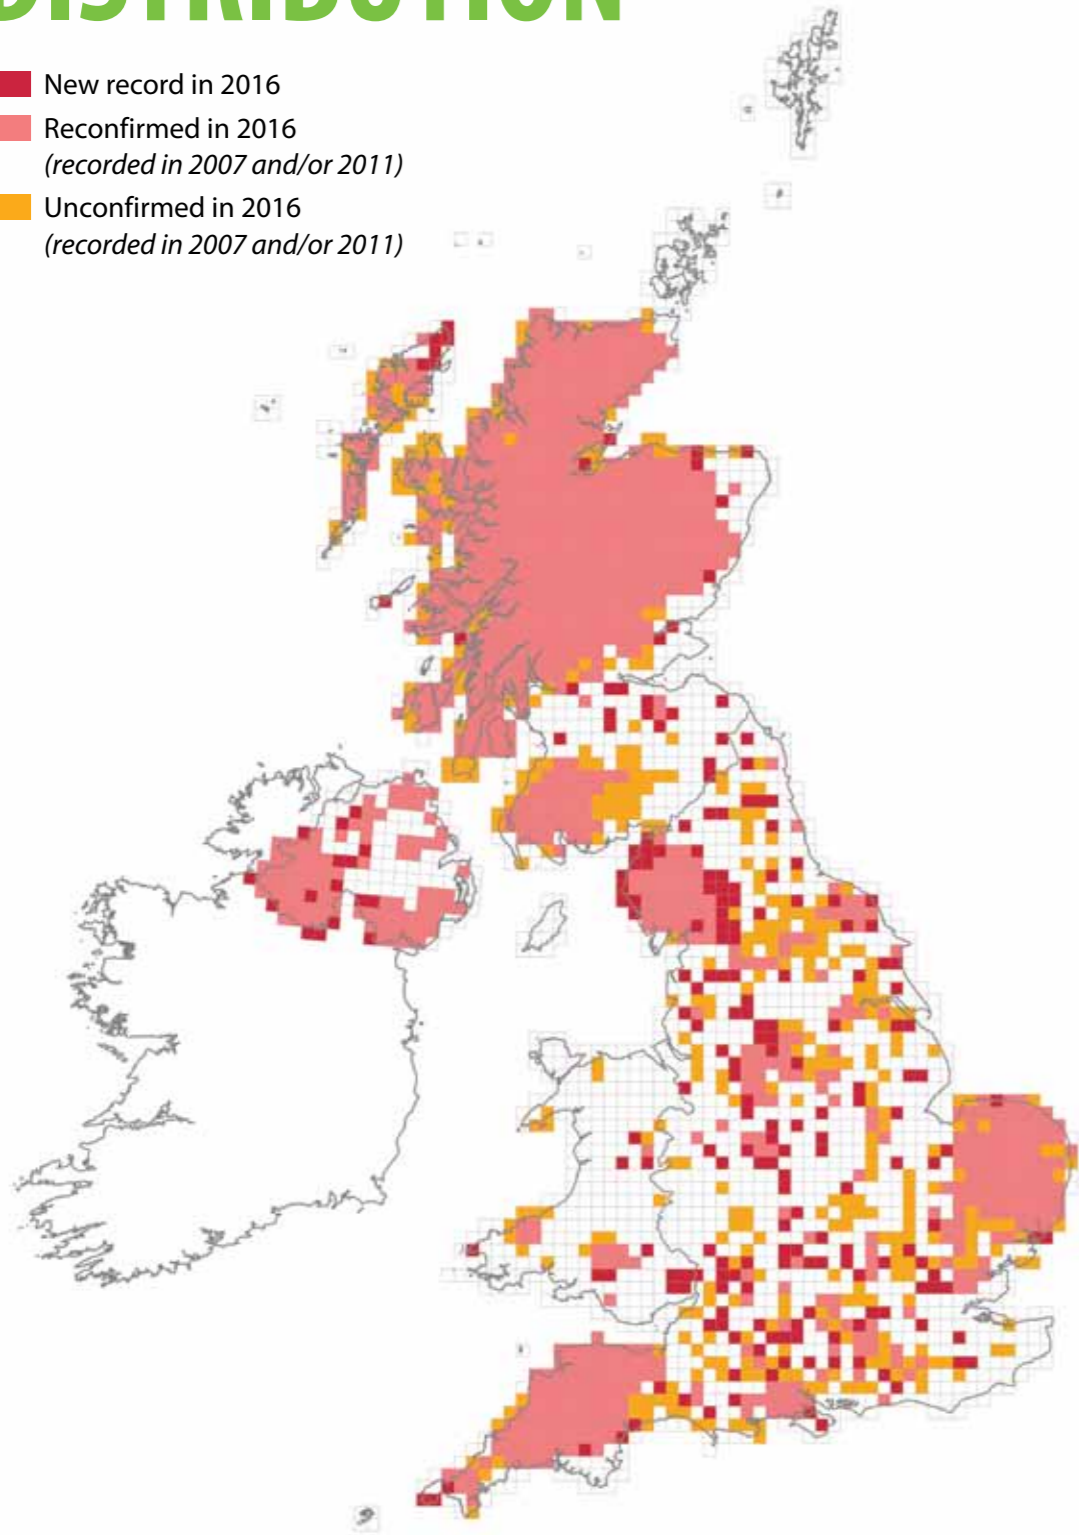

# RED DEER

*Cervus elaphus*

## WHERE DO THEY LIVE?

### UK RED DEER DISTRIBUTION

- New record in 2016
- Reconfirmed in 2016 (recorded in 2007 and/or 2011)
- Unconfirmed in 2016 (recorded in 2007 and/or 2011)

Richard Ansell