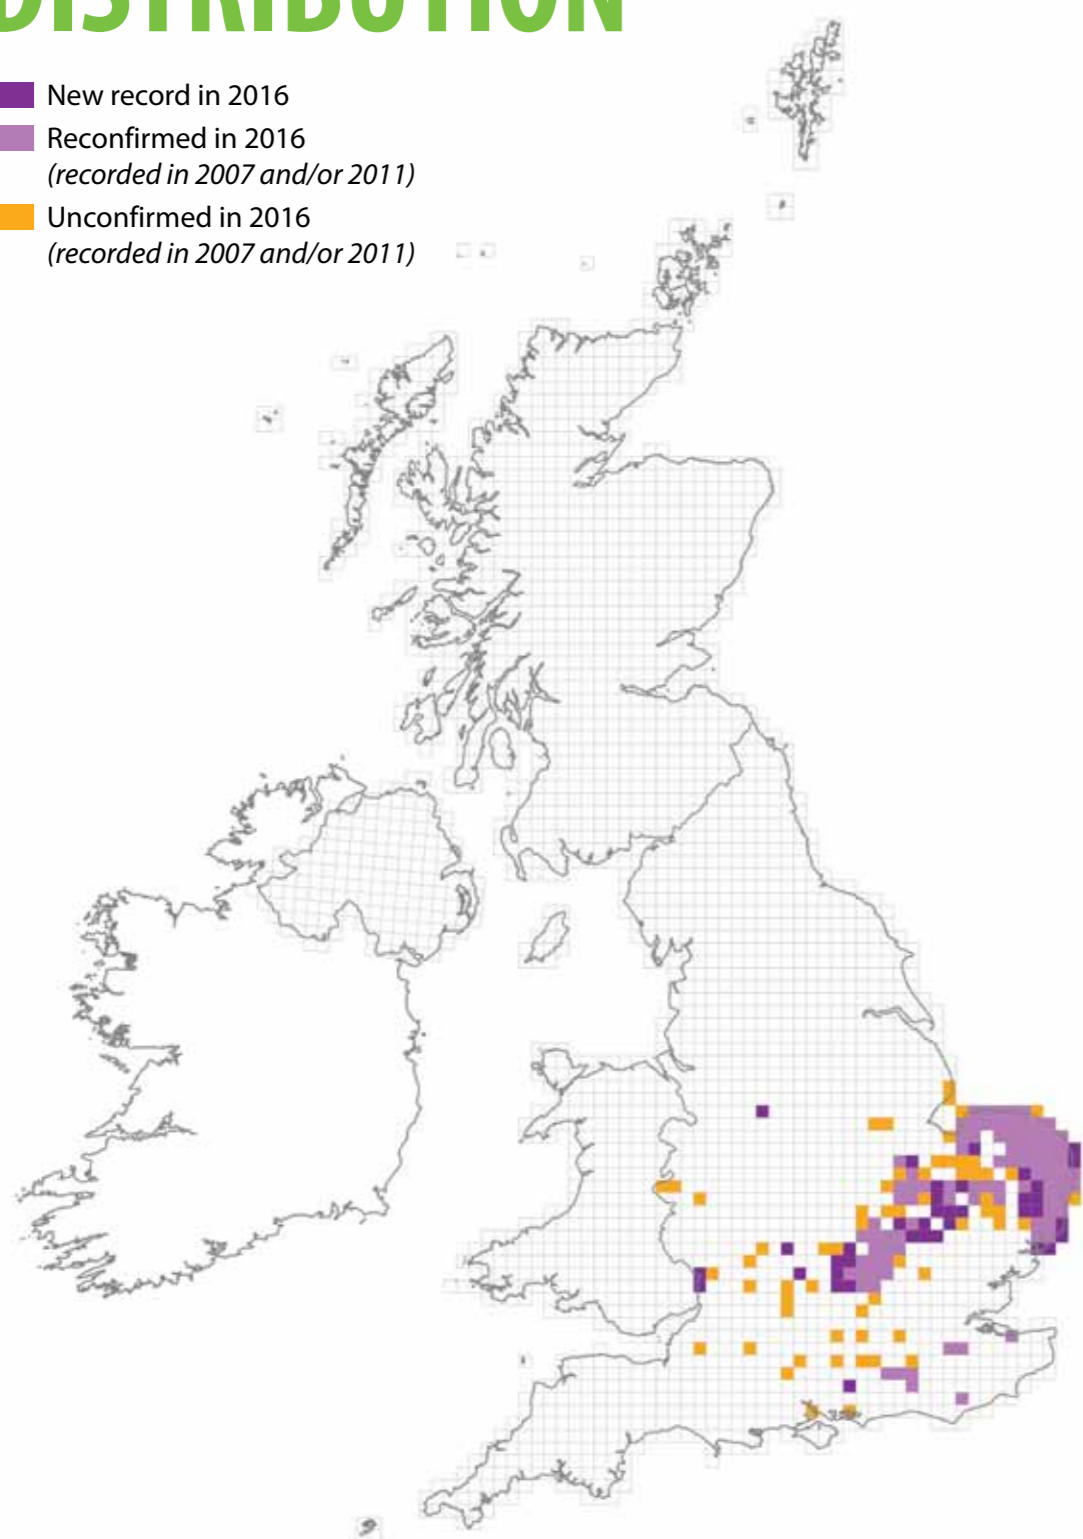

CHINESE WATER DEER

Hydropotes inermis

WHERE DO THEY LIVE?

UK CHINESE WATER DEER DISTRIBUTION

- New record in 2016
- Reconfirmed in 2016
(recorded in 2007 and/or 2011)
- Unconfirmed in 2016
(recorded in 2007 and/or 2011)

DID YOU KNOW?

CHINESE WATER DEER:

- are a primitive form of deer with canine teeth and no antlers
- come from China and Korea
- have large rounded ears with faces similar to teddy bears
- are listed as an endangered species. About 10% of the worldwide population lives in Britain

Young (fawns) born between June and July.

Chinese water deer are usually solitary except during the breeding season.

HOW BIG ARE THEY?