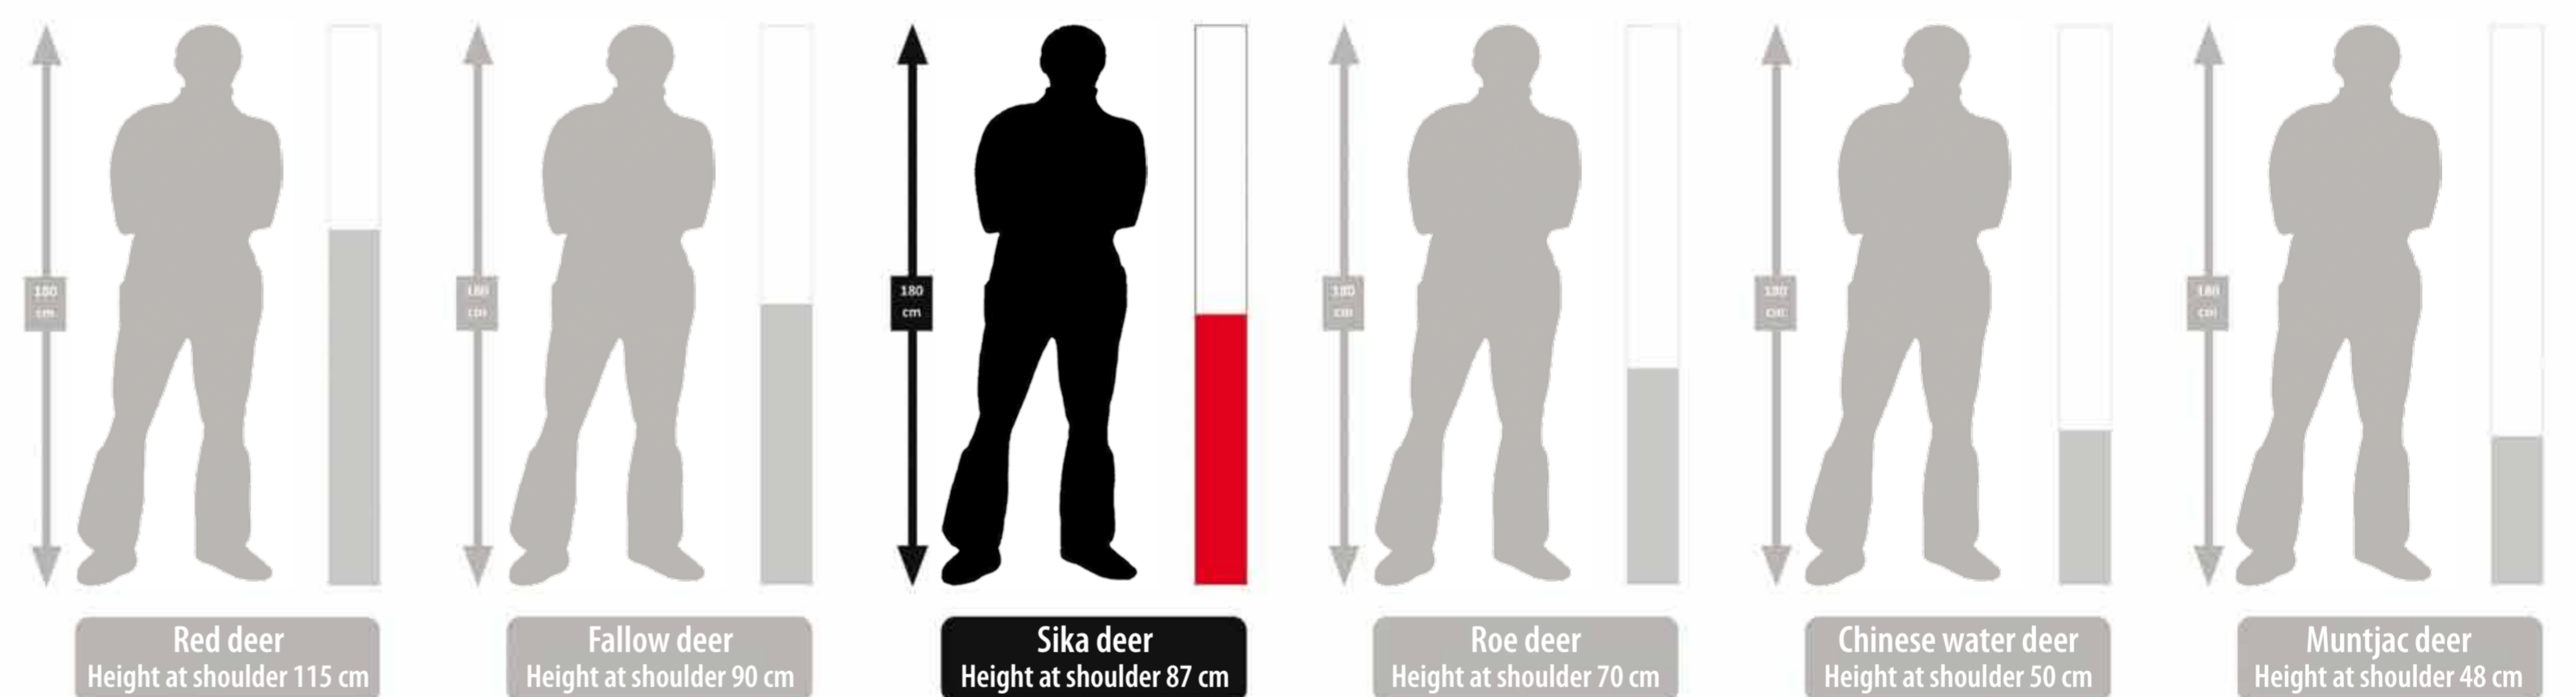

SIKA DEER – *Cervus nippon*

WHERE DO THEY LIVE?

UK SIKA DEER DISTRIBUTION

©The British Deer Society 2011

HOW BIG ARE THEY?

DID YOU KNOW?

Sika deer:

- in the wild are predominantly of the Japanese variety
- are renowned for their calls which include groans, clacks, whistles and screams
- are increasing in number across Britain
- have distinctive white metatarsal gland markings on their lower hind legs.

Young (calves) born from early May to July.

Living in single sex groups for most of the year, sika deer come together during the breeding season, September - November.