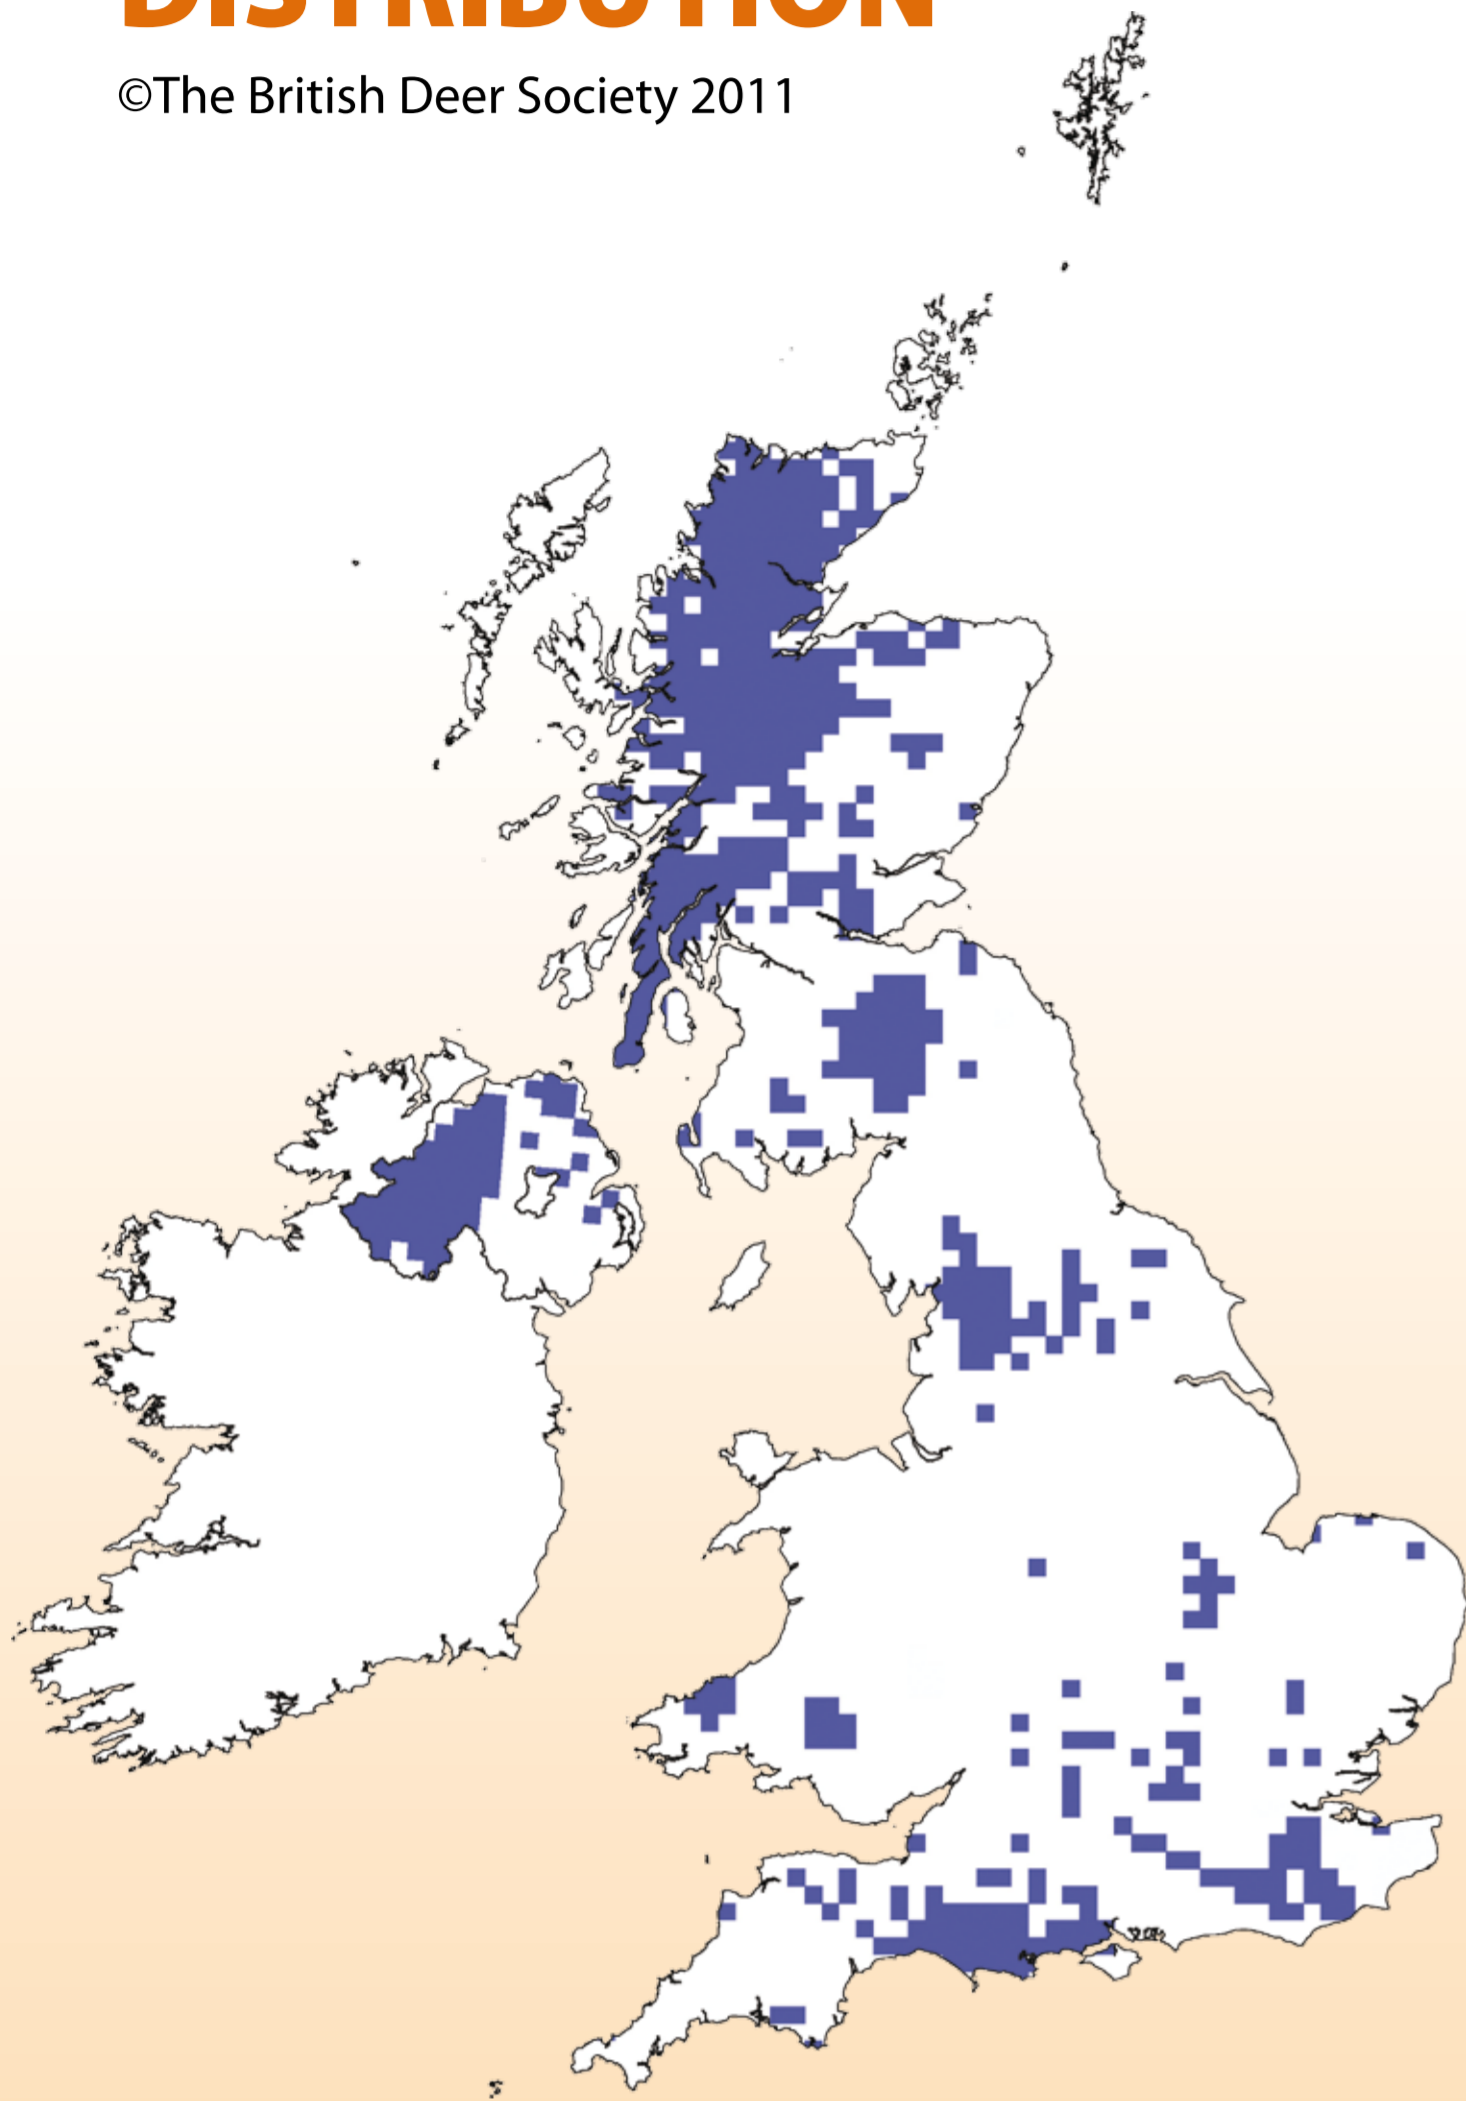

SIKA DEER – *Cervus nippon*

WHERE DO THEY LIVE?

UK SIKA DEER DISTRIBUTION

©The British Deer Society 2011

HOW BIG ARE THEY?

DID YOU KNOW?

Sika deer:

- in the wild are predominantly of the Japanese variety
- are renowned for their calls which include groans, clacks, whistles and screams
- are increasing in number across Britain
- have distinctive white metatarsal gland markings on their lower hind legs.

Young (calves) born from early May to July.

Living in single sex groups for most of the year, sika deer come together during the breeding season, September - November.